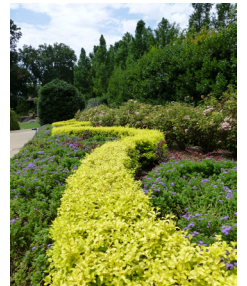

Sunshine
Ligustrum

$5 OFF
When you spend
$50 or more!

Present original coupon upon checkout to save $5 on total purchase of $50 or more! No copies accepted.
Limit one coupon per customer.
Expiration date of April 30, 2015.
Excludes Businesses, Government Agencies and Professional Landscapers.